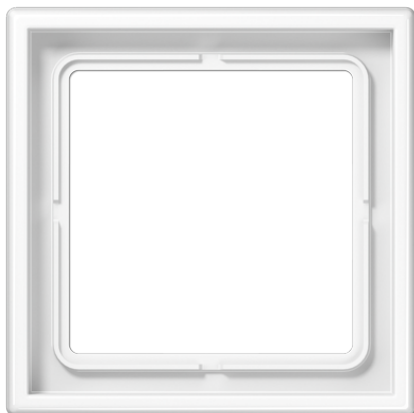

# Product data sheet

Frame for horizontal and vertical installation

<b>Reference number</b>
LS 981 WW
<b>Frame</b>
for horizontal and vertical installation
Duroplastic (scratch-proof) glossy white
<b>Version:</b> 1-gang
<b>Dimensions:</b> 81 x 81 mm
<b>Material:</b> duroplastic

**IP** Degree of protection IP 44 is ensured with sealing gasket ref.-no. 551 WU.