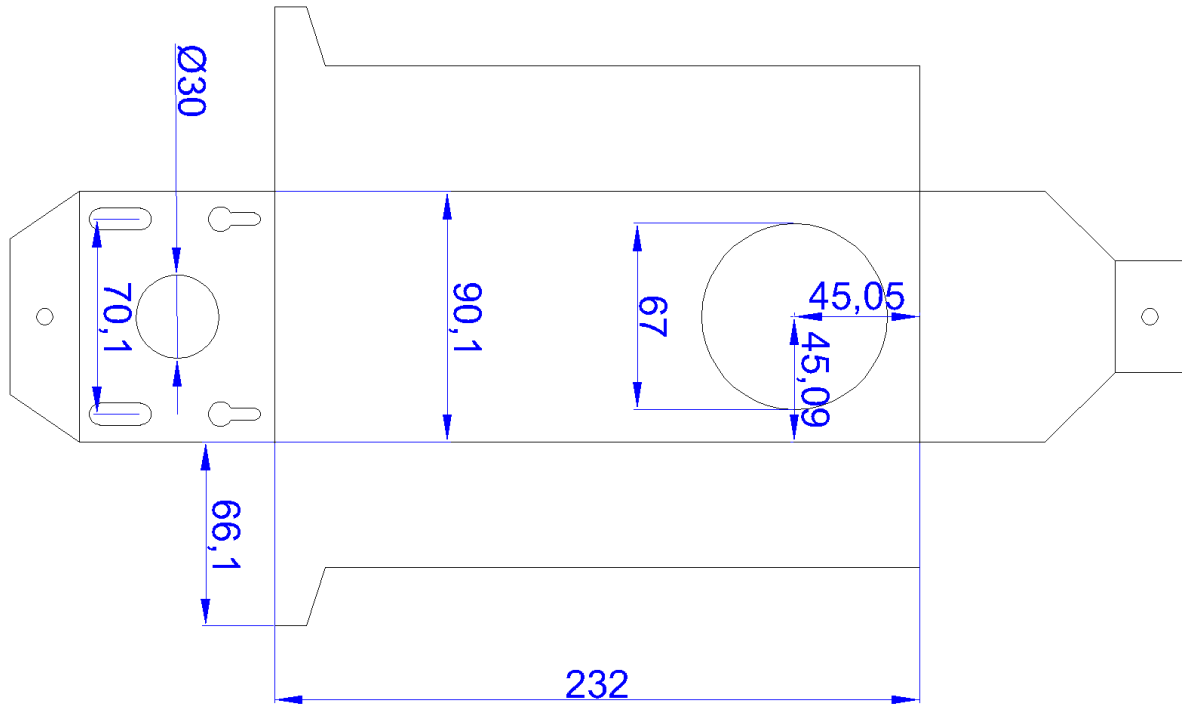

Diagram :

All dimensions are expressed in millimeters.

Outer cover :

Inner part for 2-gangs case :

Inner part for 1-gang case :

Available colours:

All RAL colors are possible. Example of colors :

White RAL 9016