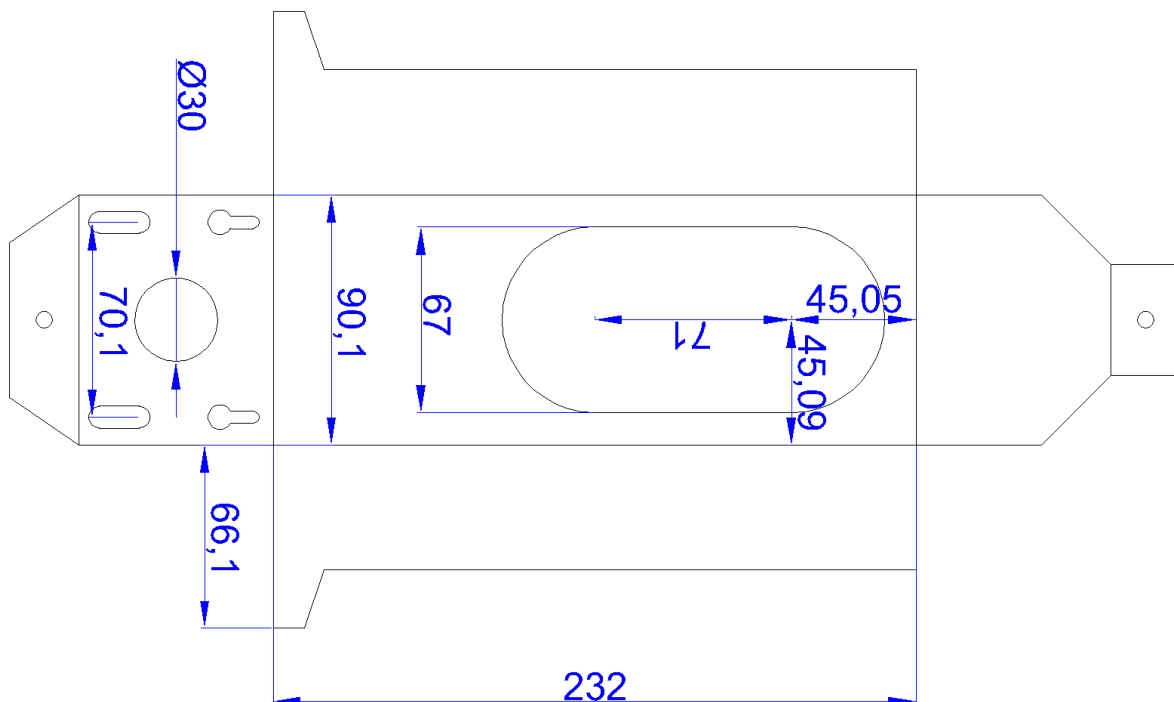

Diagram :

All dimensions are expressed in millimeters.

Outer cover :

Inner part for 2-gangs case :

Inner part for 1-gang case :

Available colours:

All RAL colors are possible. Example of colors :

White RAL 9016